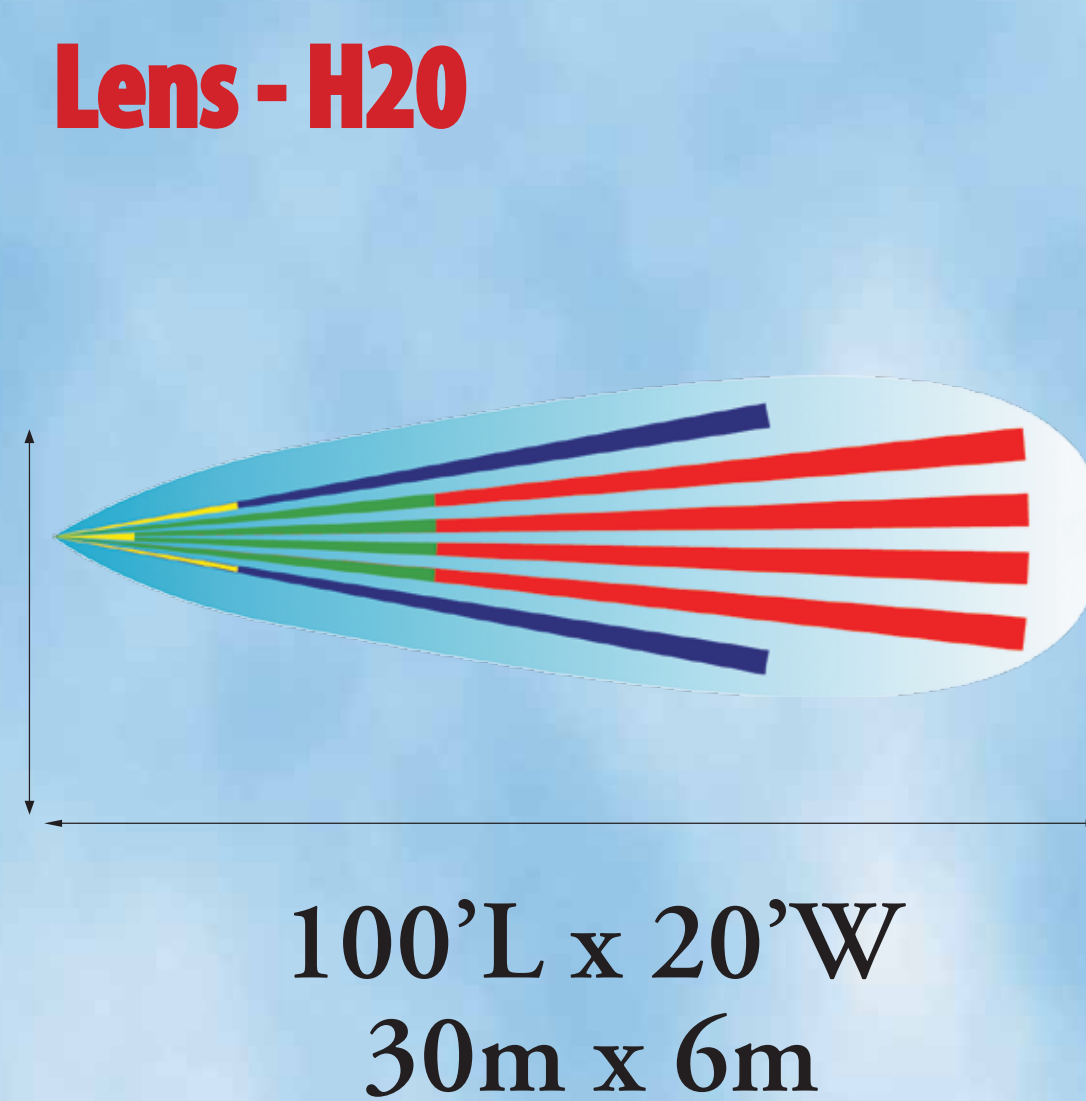

PIRAMID MIL/HS

(Passive InfraRed And Microwave Intruder Detector)

PROTECTION PATTERNS

SDI-76XL-MIL (HS)

SDI-77XL-MIL (HS)- H

SDI-77XL-MIL (HS)- H40

SDI-77XL-MIL (HS)- H20

SDI-77XL-MIL (HS)- D