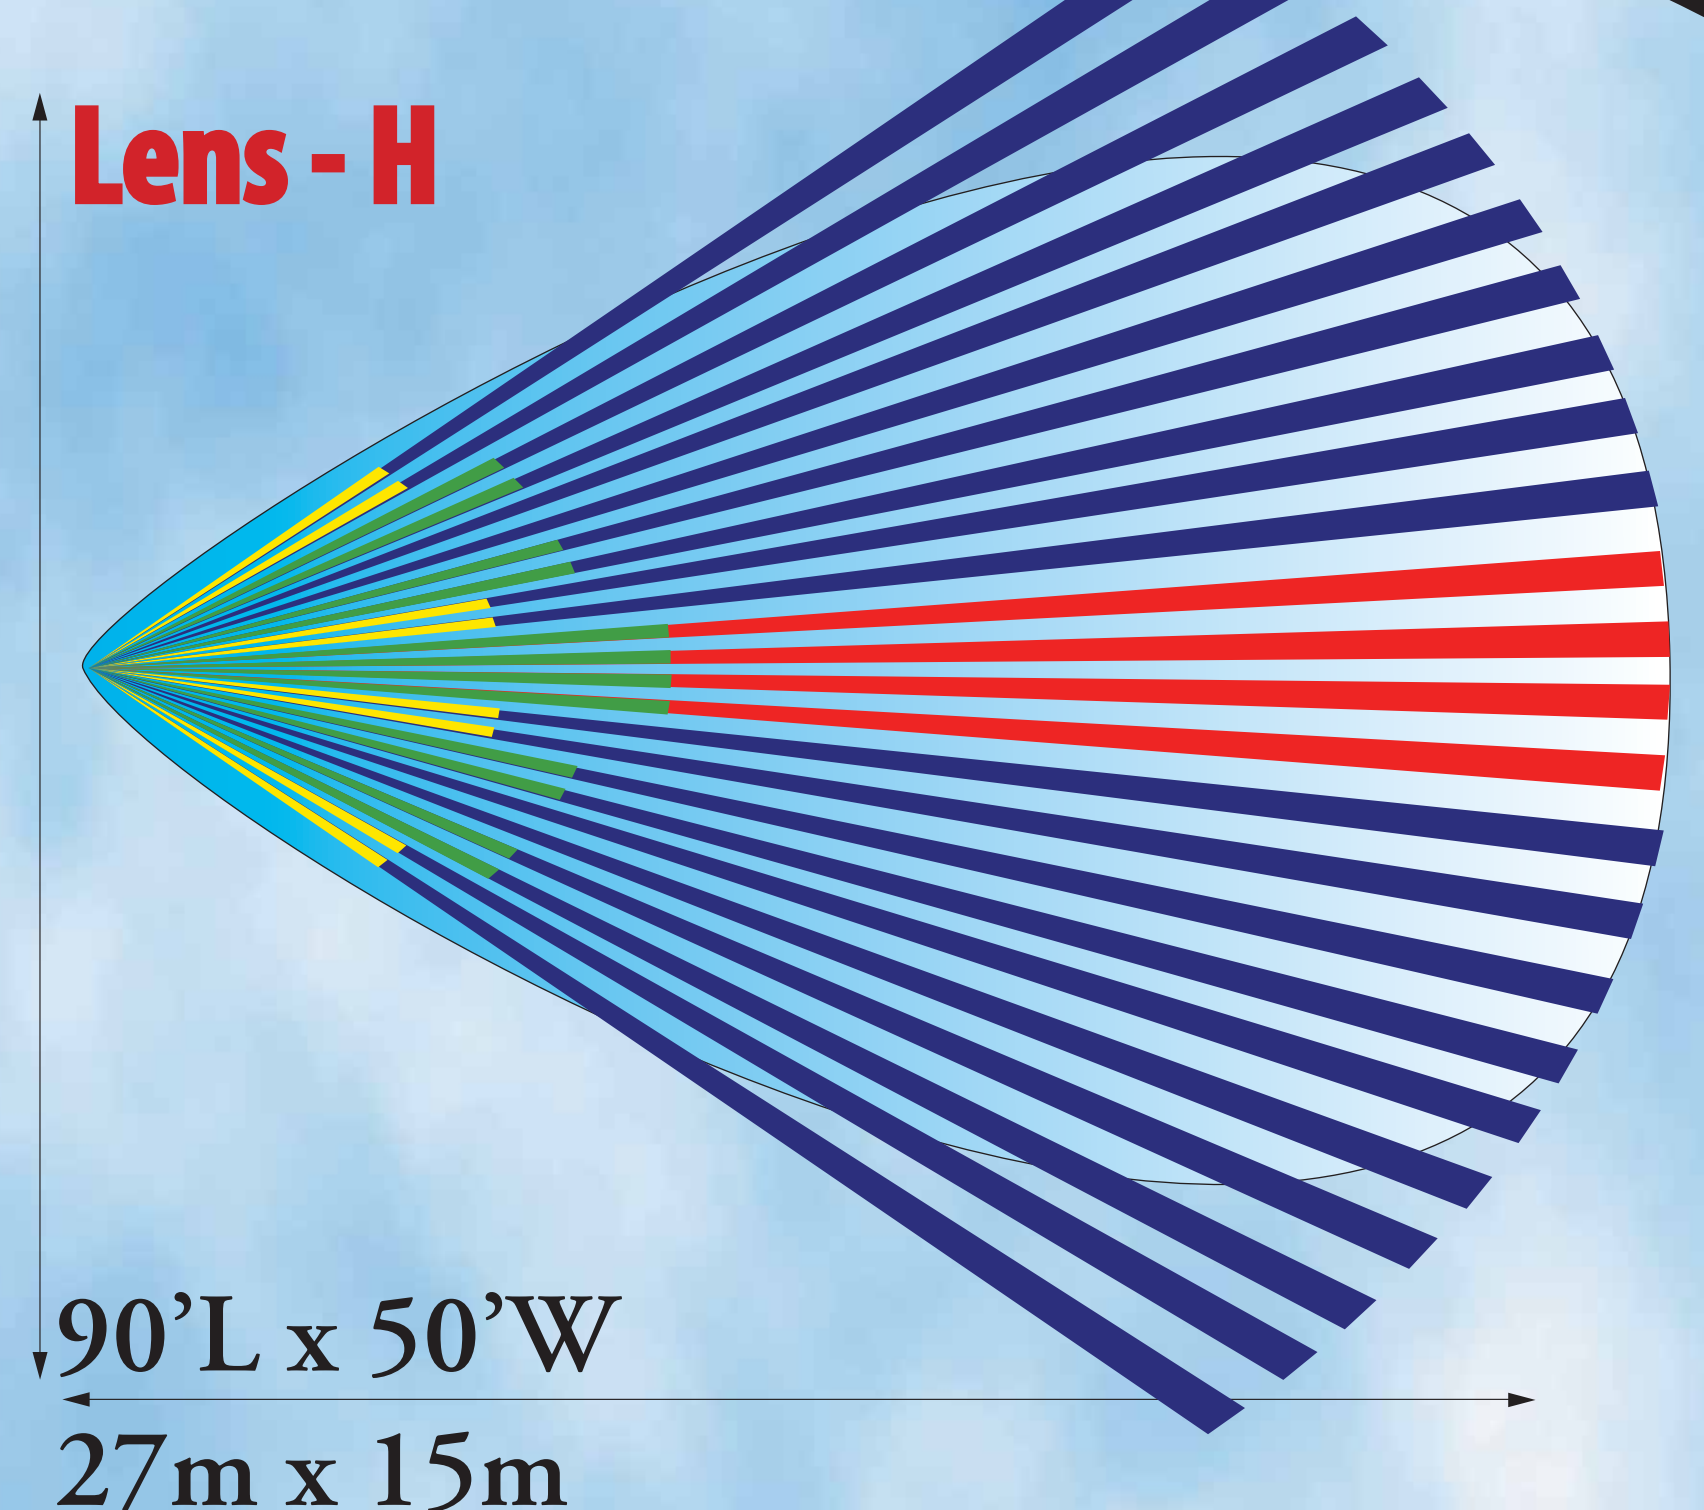

PIRAMID MIL/HS

(Passive InfraRed And Microwave Intruder Detector)

PROTECTION PATTERNS

SDI-76XL-MIL (HS)

SDI-77XL-MIL (HS)- H

SDI-77XL-MIL (HS)- H40

SDI-77XL-MIL (HS)- H20

SDI-77XL-MIL (HS)- D