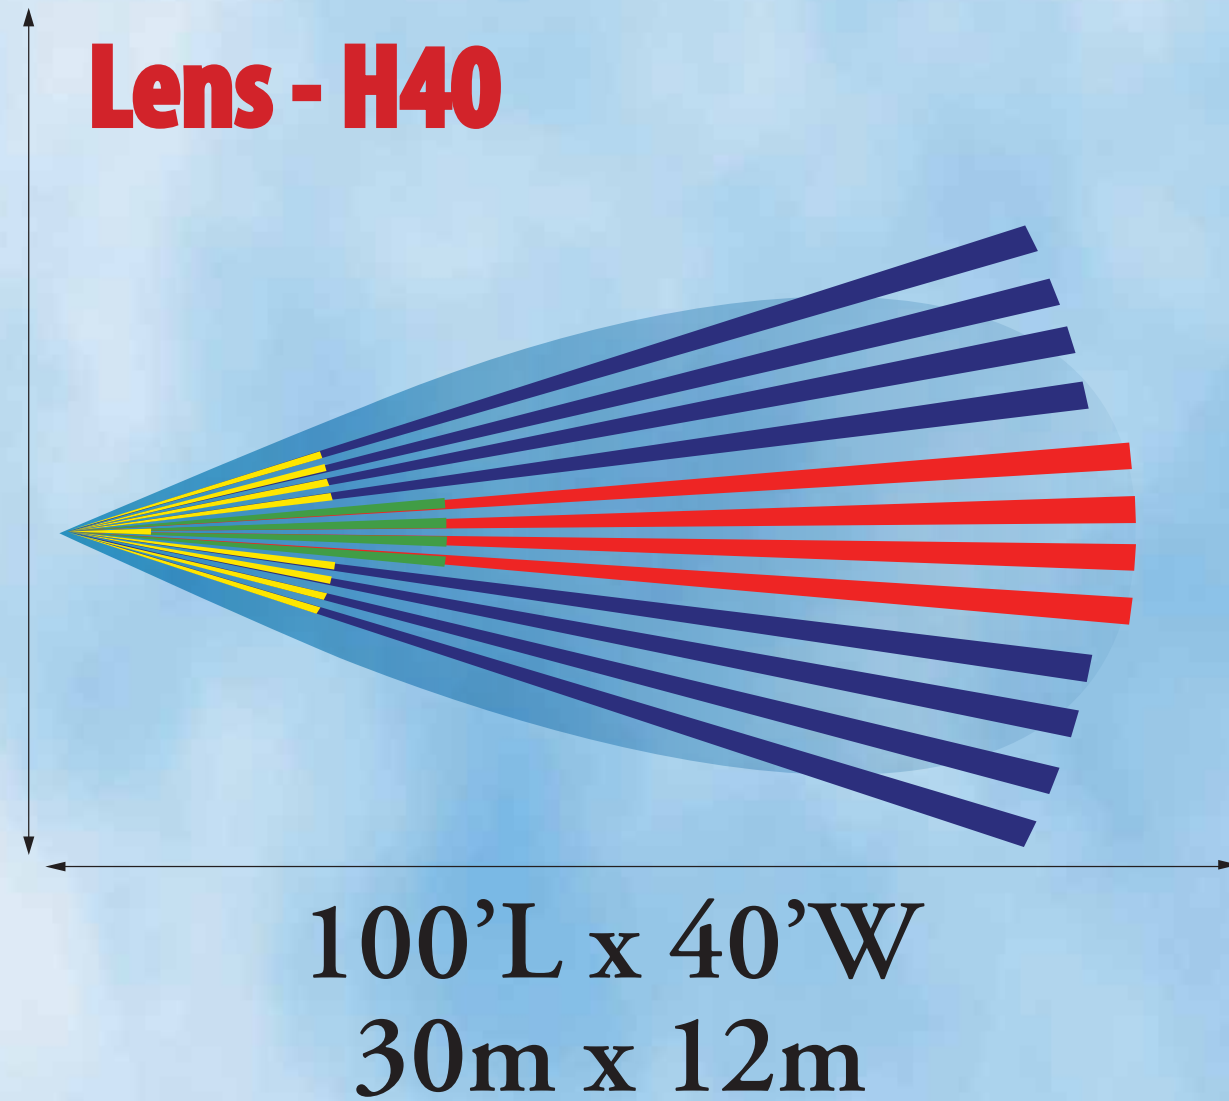

PIRAMID MIL/HS

(Passive InfraRed And Microwave Intruder Detector)

PROTECTION PATTERNS

SDI-76XL-MIL (HS)

SDI-77XL-MIL (HS)- H

SDI-77XL-MIL (HS)- H40

SDI-77XL-MIL (HS)- H20

SDI-77XL-MIL (HS)- D