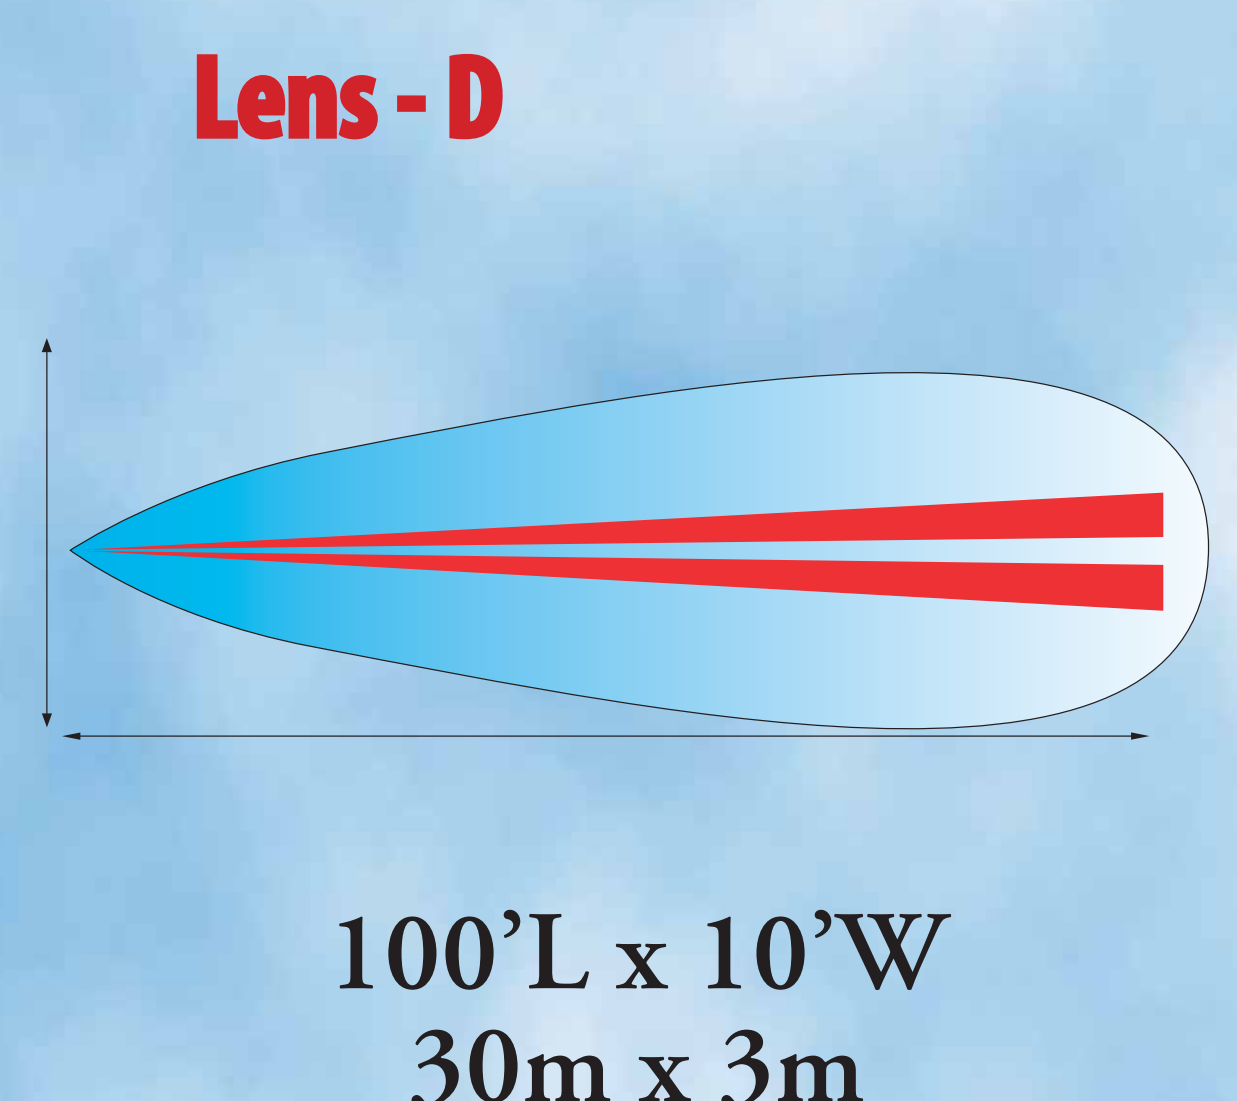

PIRAMID MIL/HS

(Passive InfraRed And Microwave Intruder Detector)

PROTECTION PATTERNS

SDI-76XL-MIL (HS)

SDI-77XL-MIL (HS)- H

SDI-77XL-MIL (HS)- H40

SDI-77XL-MIL (HS)- H20

SDI-77XL-MIL (HS)- D