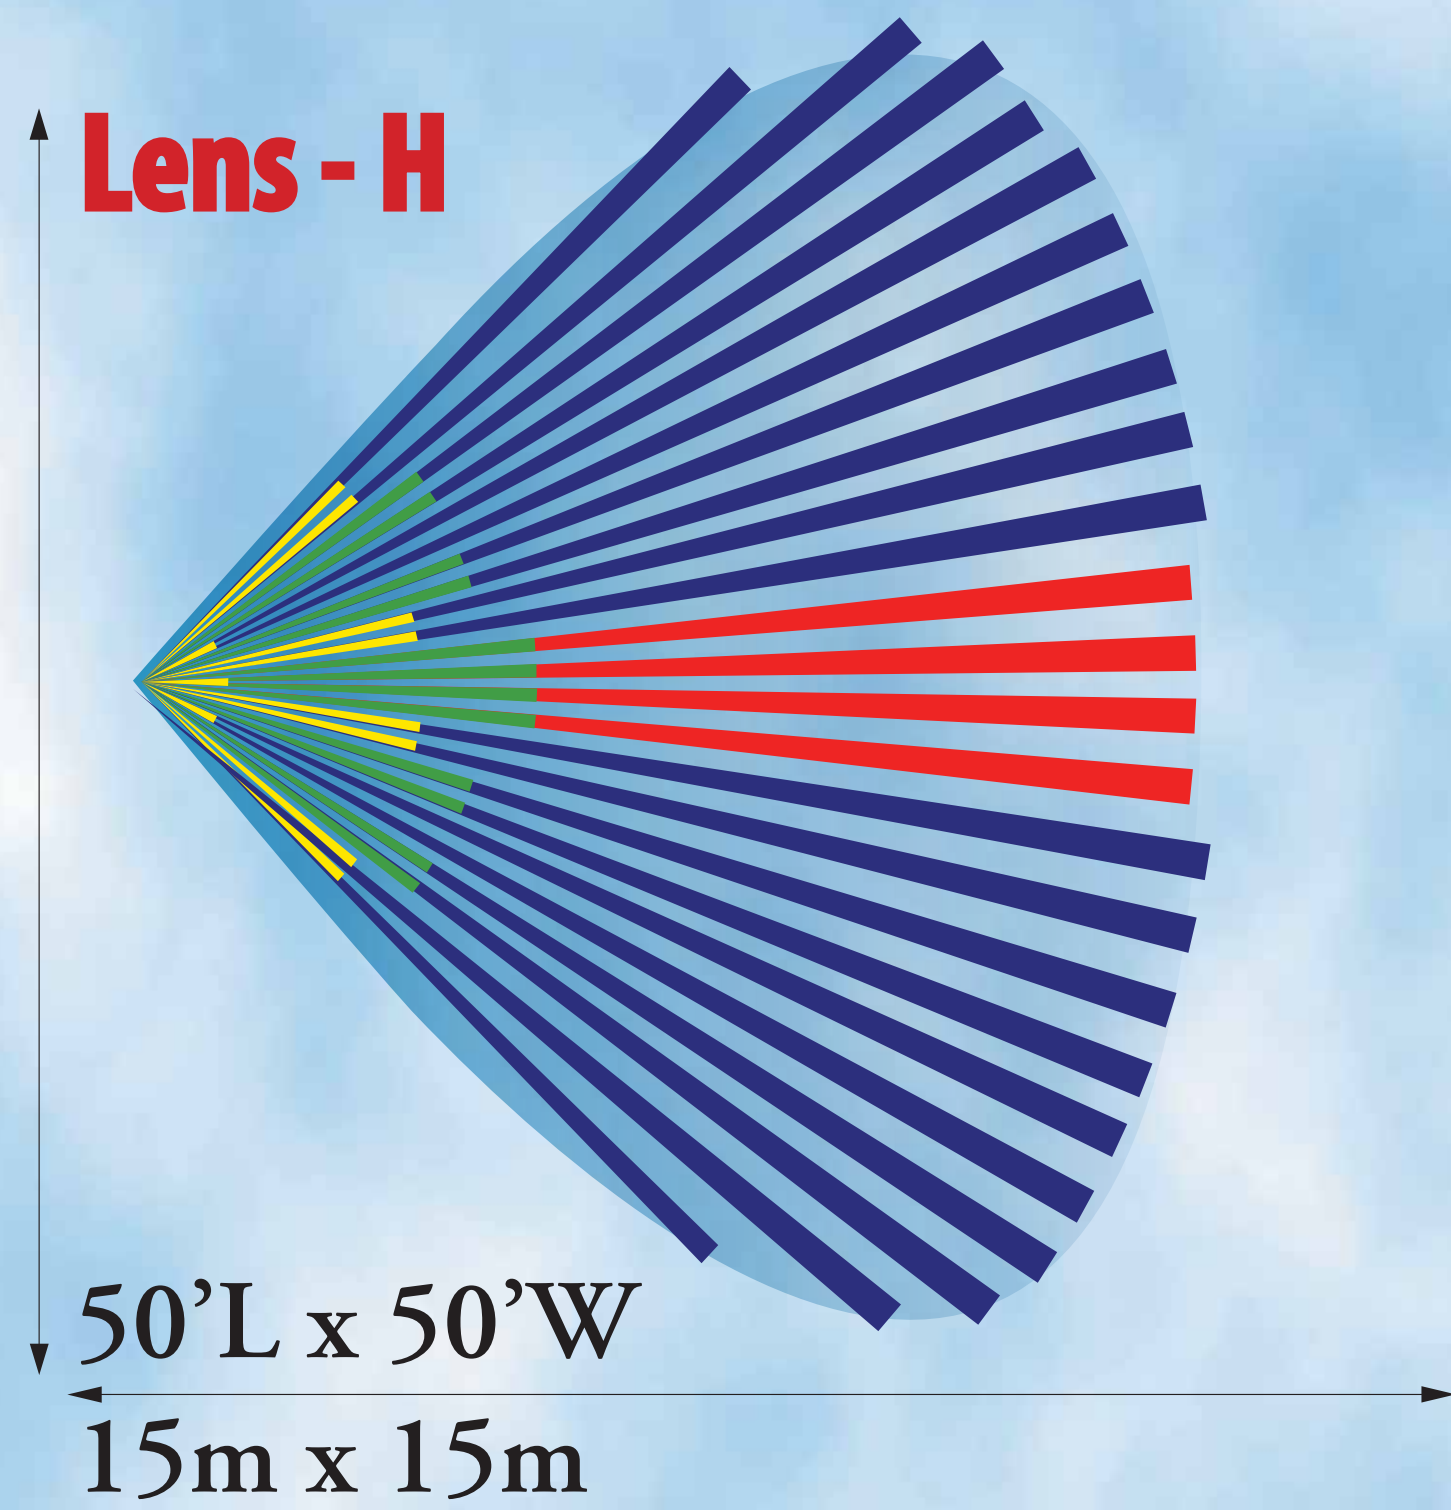

PIRAMID MIL/HS

(Passive InfraRed And Microwave Intruder Detector)

PROTECTION PATTERNS

SDI-76XL-MIL (HS)

SDI-77XL-MIL (HS)- H

SDI-77XL-MIL (HS)- H40

SDI-77XL-MIL (HS)- H20

SDI-77XL-MIL (HS)- D