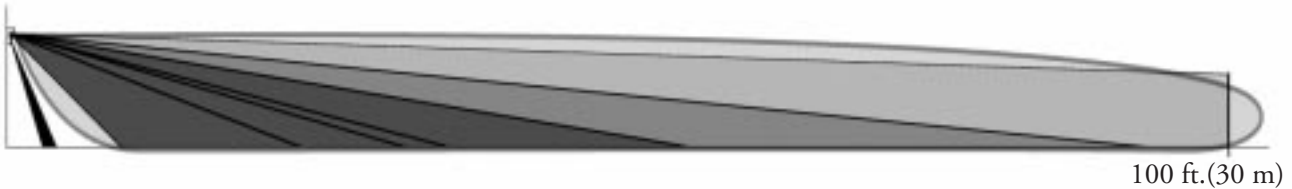

Model
SDI-77XL

Lens D Vertical Barrier

100 ft x 9 ft
30 m x 3 m

Side View

Note: Protection patterns are shown at maximum range. Detection **only** occurs where the microwave and passive infrared protection patterns overlap!