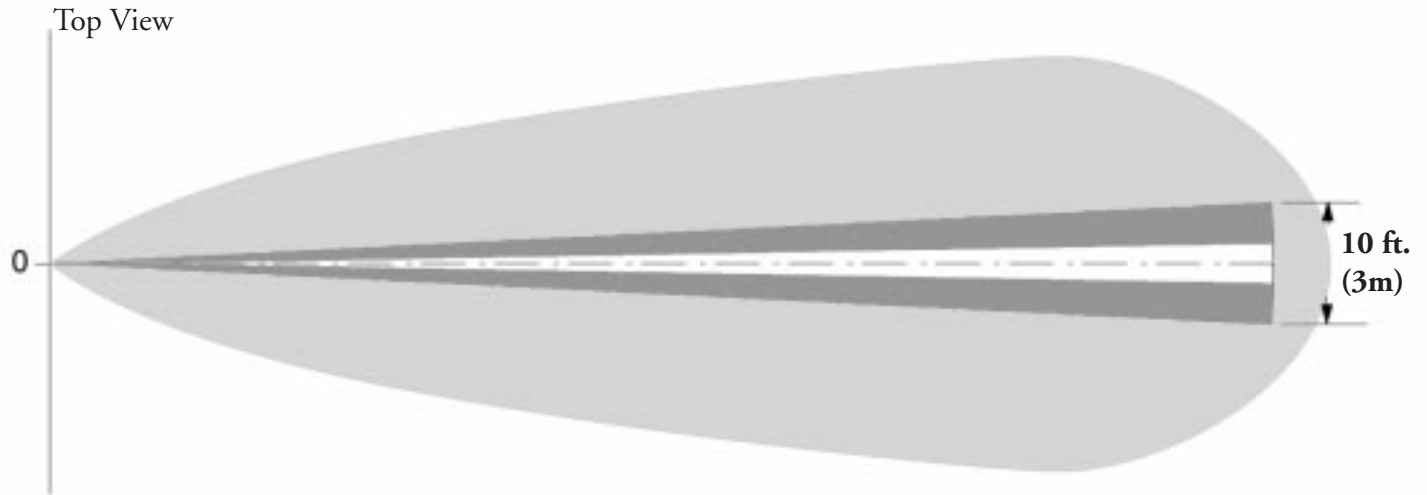

Model
SDI-77XL

Lens D Vertical Barrier

100 ft x 9 ft
30 m x 3 m

Side View

Note: Protection patterns are shown at maximum range. Detection **only** occurs where the microwave and passive infrared protection patterns overlap!